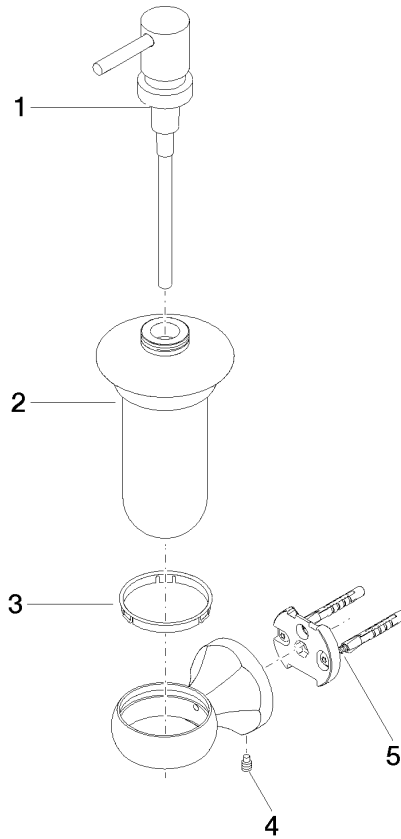

83 435 361

- bottle made of opal glass
- width 85mm
- height 200 mm
- 250 ml bottle
- 121mm projection

	Chrome	83 435 361-00
	Brushed Platinum	83 435 361-06
	Platinum	83 435 361-08
	Durabass (23kt Gold)	83 435 361-09
	Brushed Durabass (23kt Gold)	83 435 361-28
	Brushed Dark Platinum	83 435 361-99

83 435 361

mm [inches]

83 435 361

Parts for other finishes can be found here: Brushed Platinum

### Spare parts list

No.	Item Number	Name	Quantity used	Delivery time
1	90 10 10 535 01-00	dispenser	1	10
2	90 90 04 001 00 83	glass	1	2
3	08 28 10 500 91	ring	1	2
4	04 31 11 140 00 90	pin	1	2
5	05 17 97 507 00 90	fixing set	1	2