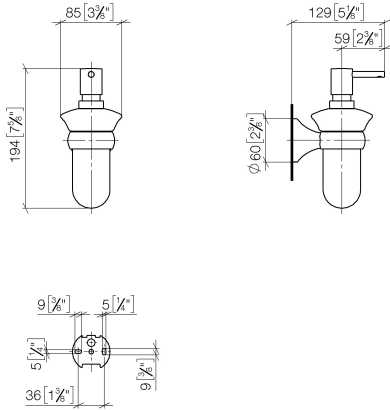

83 435 361

- bottle made of opal glass
- width 85mm
- height 200 mm
- 250 ml bottle
- 121mm projection

	Chrome	83 435 361-00
	Brushed Platinum	83 435 361-06
	Platinum	83 435 361-08
	Durabass (23kt Gold)	83 435 361-09
	Brushed Durabass (23kt Gold)	83 435 361-28
	Brushed Dark Platinum	83 435 361-99

83 435 361

mm [inches]

83 435 361

Parts for other finishes can be found here: Brushed Platinum

### Spare parts list

No.	Item Number	Name	Quantity used	Delivery time
1	90 10 10 535 01-00	dispenser	1	10
2	90 90 04 001 00 83	glass	1	2
3	08 28 10 500 91	ring	1	2
4	04 31 11 140 00 90	pin	1	2
5	05 17 97 507 00 90	fixing set	1	2